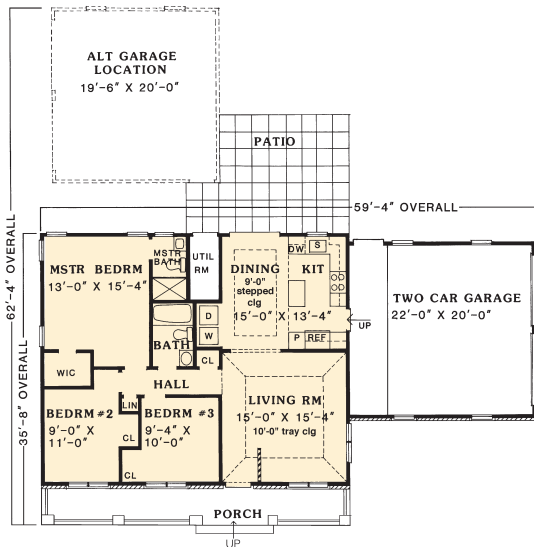

BROUGHT TO YOU BY  
THE ASSOCIATION OF FREE COMMUNITY PAPERS

**The Shadyside 3** | **2** | **1,097**  
Plan AX-91316 | BR | BA | SQ. FT.

## START PLANNING YOUR DREAM HOME TODAY!

Order the planning tool that's right for you:

- Preview Plan \$10.00
- Building Cost Estimate \$29.99
- Review Set Starts at \$385.00
- Construction Blueprint Package Starts at \$428.00