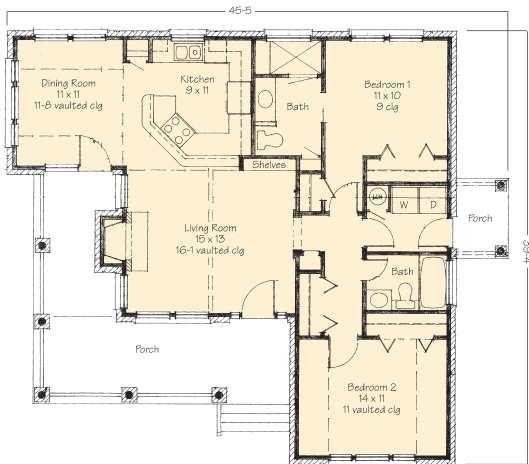

Home Designs

Find your dream home today!

www.homedesigns.com

BROUGHT TO YOU BY
THE ASSOCIATION OF FREE COMMUNITY PAPERS

The Samosa	2	2	1,063
Plan RLA-15	BR	BA	SQ. FT.

START PLANNING YOUR DREAM HOME TODAY!

Order the planning tool that's right for you:

- Preview Plan \$10.00
- Building Cost Estimate \$29.99
- Review Set Starts at \$385.00
- Construction Blueprint Package Starts at \$428.00

Main Floor

CALL
1-866-465-5865

Refer to the
plan number

CLICK
homedesigns.com