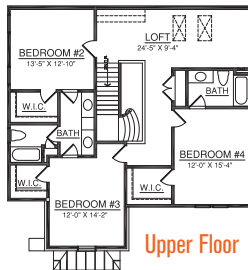

Home Designs

BROUGHT TO YOU BY
THE ASSOCIATION OF FREE COMMUNITY PAPERS

Find your dream home today!

www.homedesigns.com

The Tudor 4+ 3 1/2 3,708
Plan DTA-07981-03 BR BA SQ. FT.

START PLANNING YOUR DREAM HOME TODAY!

Refer to the
plan number

CLICK
homedesigns.com

Enter the
plan number

MAIL
Home Designs

901 N 3rd St, Ste 216
Mpls, MN 55401

View Into Foyer