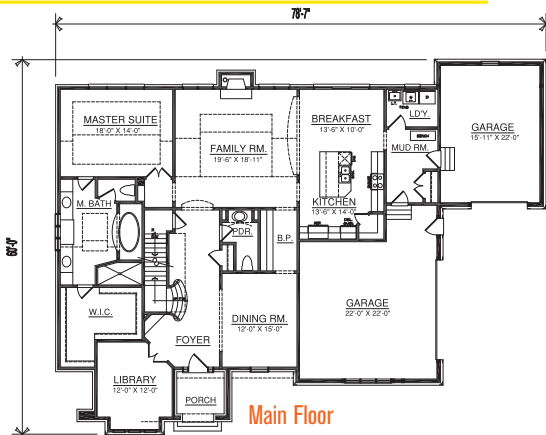

View Into Foyer